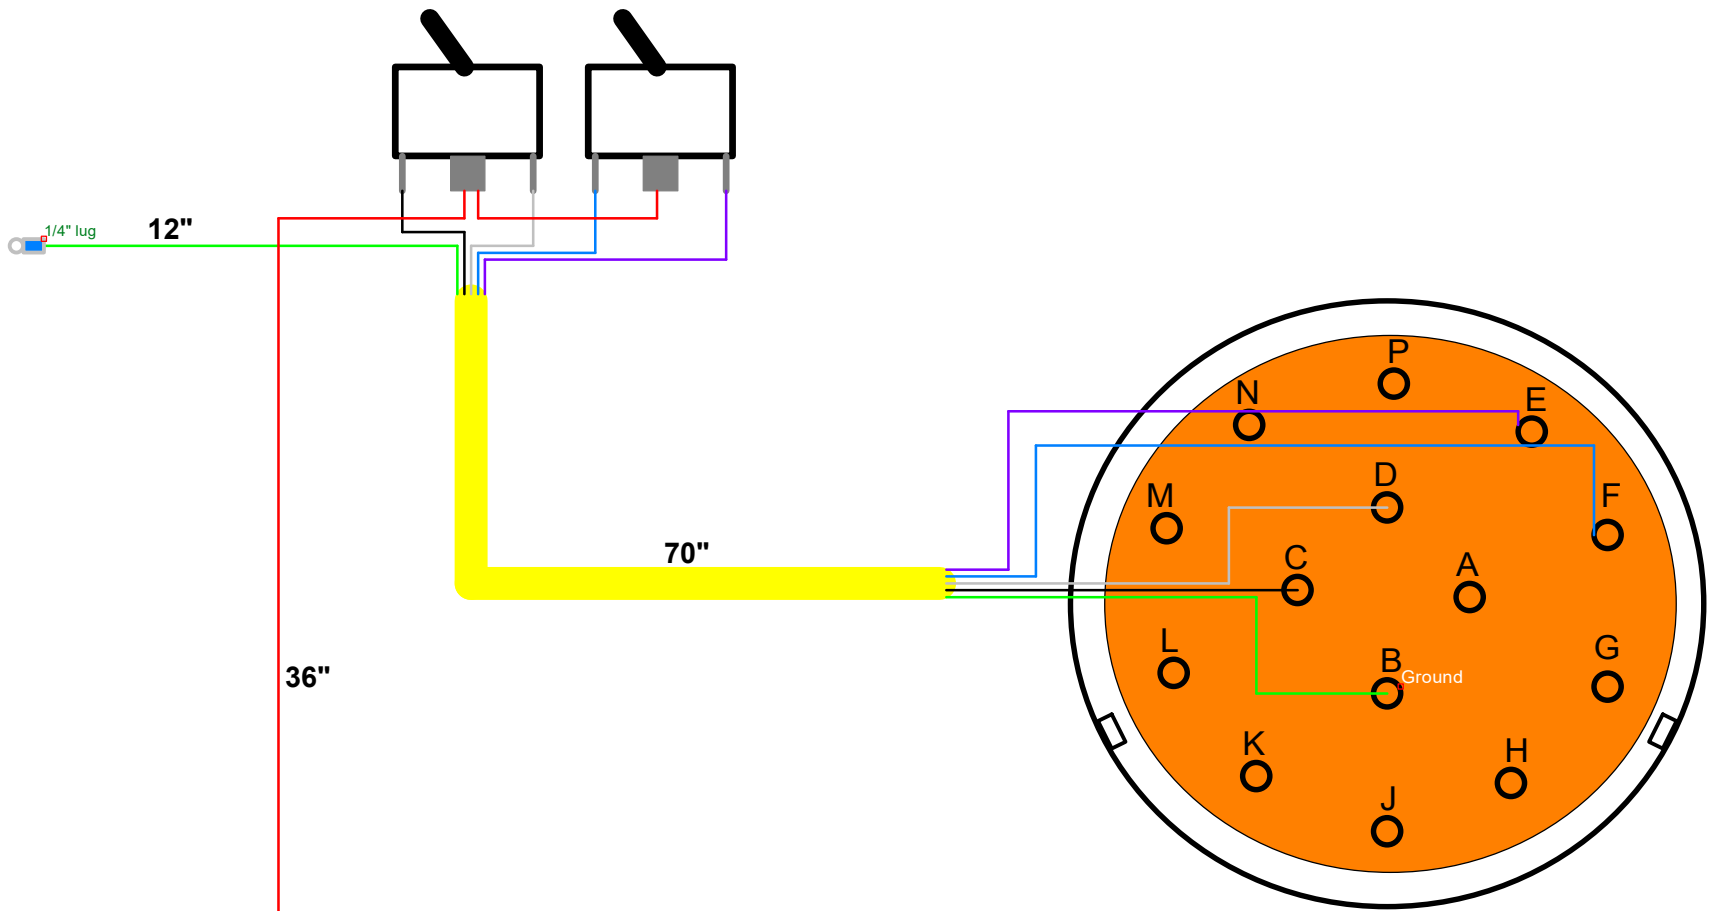

Momentary Switches

D002571 HD34-18-14PN-059 14 pin RECP ASM LADD AUX (Skid steer side)

Title Installing AUX on TRL (Single Switch Option)		
Author John Bueckert		
File am\D00 (Installing double switch AUX on TRL).dsn	Document	
Revision 1.0	Date	Sheets 1 of 1