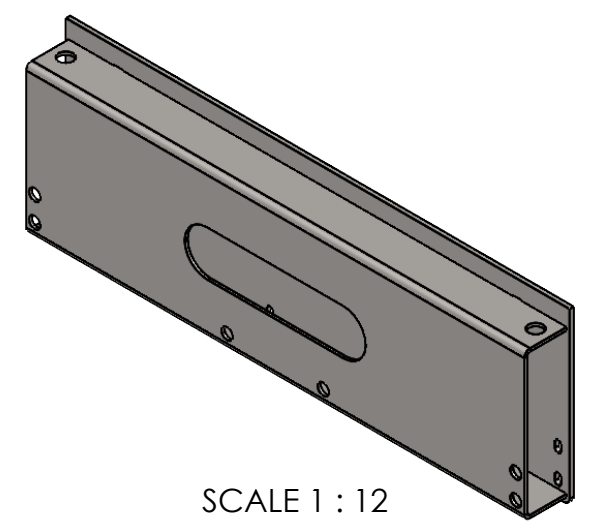

Blank weld on plate to bolt into Tree Spade

SCALE 1 : 12

PROPRIETARY AND CONFIDENTIAL
 THE INFORMATION CONTAINED IN THIS DRAWING IS THE SOLE PROPERTY OF BAUMALIGHT. ANY REPRODUCTION IN PART OR AS A WHOLE WITHOUT THE WRITTEN PERMISSION OF BAUMALIGHT IS PROHIBITED.

Description		Blank bolt-on plate for weld-on hooks		
Weight	125.48lbs.	DATE	19-04-2011	
DO NOT SCALE DRAWING	SCALE: 1:20	SHEET 1 OF 6	DWG. NO.	REV
			D001534	A